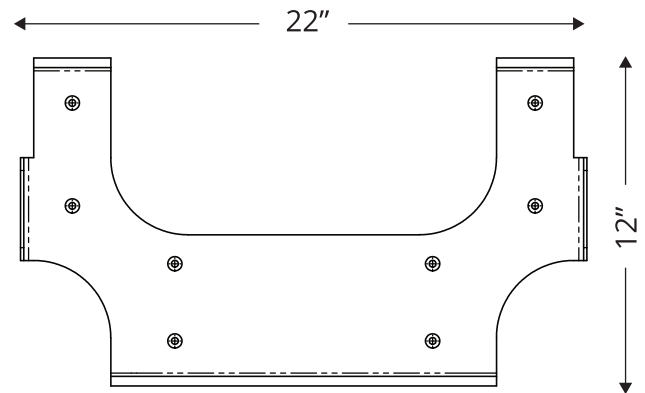

DIMENSIONS

22 x 21 x 16 in / 56 x 53 x 41 cm
22 x 21 x 12 in / 56 x 53 x 30 cm
(wheel kit removed)

WEIGHT

without batteries: 50 lbs / 23 kg

OPERATING TEMP RANGE

-4°F to 105°F

-20°C to 40°C

TILT

FAN	SIZE		DIMENSIONS (HxWxD)	
	in	cm	in	cm
18V	18	46	22 x 21 x 16	56 x 53 x 41

Vehicle Mount